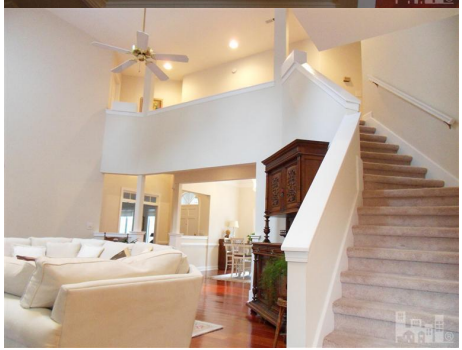

MLS #471021

\$417,900.00

**3108 Joe Wheeler Dr
Wilmington, NC 28409**

Located in South of Woodberry

Property Description

This 2 story home was built in 1992 and has 4.00 bedroom(s), , and 1 half bath(s). There are 11 rooms, including a living room, dining room, and kitchen. There is also a 2 car garage.

Property Features

- Year Built: 1992
- Construction Status: Existing
- Stories: 2
- Garages: 2
- County: New Hanover
- Sqft: 3101 - 3200
- Living Room: 12.00 x 13.00
- Dining Room: 14.00 x 12.00
- Kitchen: 15.00 x 10.00
- Master Bedroom: 17.00 x 13.00
- Bedroom 2: 16.00 x 9.00
- Bedroom 3: 11.00 x 10.00
- Bedroom 4: 23.00 x 14.00