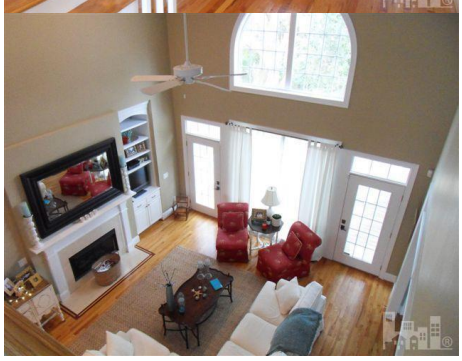

Property Features

- Year Built: 2002
- Construction Status: Existing
- Stories: 2
- Garages: 2
- County: New Hanover
- Sqft: 3301 - 3400
- Living Room: 21.00 x 17.00
- Dining Room: 14.00 x 12.00
- Kitchen: 21.00 x 14.00
- Master Bedroom: 16.00 x 13.00
- Bedroom 2: 14.00 x 13.00
- Bedroom 3: 14.00 x 12.00
- Bedroom 4: 14.00 x 12.00